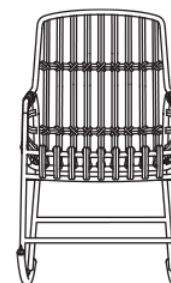

Raphia Rocking is the offspring of a research project into the use of materials and how they can be exploited as furnishings.

White embossed painted metal frame. Seat and backrest in natural rattan.

57 cm
22.4"

83 cm
32.7"

49 cm
19.3"

67 cm
26.4"

98 cm
38.6"