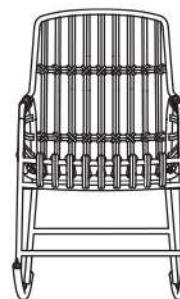

MATERIALS

- Metal
- Rattan

Raphia Rocking is the offspring of a research project into the use of materials and how they can be exploited as furnishings.

White embossed painted metal frame. Seat and backrest in natural rattan.

57 cm
22.4"

83 cm
32.7"

49 cm
19.3"

67 cm
26.4"

98 cm
38.6"