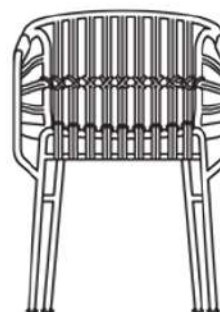

Beige Grey
RAL7006

Optional Upholstery Cushions Finish - Fabric

Fabrics are available in:

- Nuance Collection

MATERIALS

- Metal
- Fabric

Raphia Rattan is the offspring of a research project into the use of materials and how they can be exploited as furnishings.

Embossed painted metal frame. Seat and backrest in natural rattan. Nylon ties. Self-levelling feet.

55 cm
21.7"

53 cm
20.9"

46 cm
18.1"

65 cm
25.6"

75 cm
29.5"