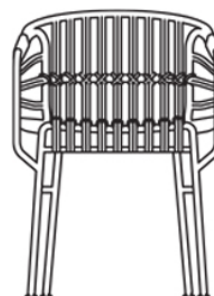

LucidiPevere

Raphia Alluminio Outdoor Armrest Chair

2019

FINISHES

Structure Finish - Metal

White RAL9016

Graphite RAL7024

Optional Upholstery Cushions Finish

- Available in Flusko Clouds Outdoor fabric collection

MATERIALS

- Metal
- Fabric

Raphia Alluminio is the offspring of a research project into the use of materials and how they can be exploited as furnishings.

Chair in painted aluminium.

55 cm
21.7"

53 cm
20.9"

46 cm
18.1"

65 cm
25.6"

75 cm
29.5"