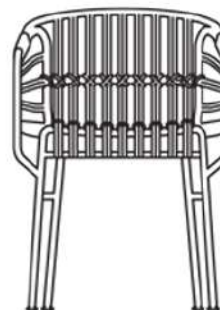

LucidiPevere

Raphia Alluminio Armrest Chair

2019

FINISHES

Structure Finish - Metal

White RAL9016

Graphite RAL7024

Optional Upholstery Cushions Finish

Fabrics are available in:

- Nuance Collection

MATERIALS

- Metal
- Fabric

Raphia Alluminio is the offspring of a research project into the use of materials and how they can be exploited as furnishings.

Chair in painted aluminium.

55 cm
21.7"

53 cm
20.9"

46 cm
18.1"

65 cm
25.6"

75 cm
29.5"