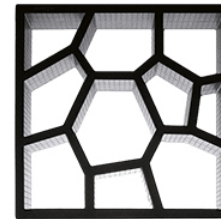

Sean Yoo

Opus Incertum Outdoor Storage Cabinet

2005

FINISHES

Structure Finish - Expanded Polypropylene

Dusty Grey

White

Black

MATERIALS

- Expanded Polypropylene

The Opera Incerta (Opus Incertum) is an ancient Roman building technique that involves the way in which the face of a wall is made of concrete work. Sean Yoo was inspired by history to design a versatile and lightweight Opus Incertum, made of expanded polypropylene, which performs the functions of display unit, bookcase, storage unit, partition wall, and much more.

Bookcase or display shelf unit in expanded polypropylene.

100 cm
39.4"

35 cm
13.8"

100 cm
39.4"