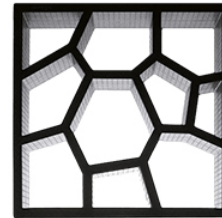

### FINISHES

Structure Finish - Expanded Polypropylene

Dusty Grey

White

Black

### MATERIALS

- Expanded Polypropylene

The Opera Incerta (Opus Incertum) is an ancient Roman building technique that involves the way in which the face of a wall is made of concrete work. Sean Yoo was inspired by history to design a versatile and lightweight Opus Incertum, made of expanded polypropylene, which performs the functions of display unit, bookcase, storage unit, partition wall, and much more.

Bookcase or display shelf unit in expanded polypropylene.

100 cm  
39.4"

35 cm  
13.8"

100 cm  
39.4"