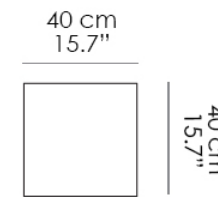

MATERIALS

- Wood
- Lacquered

Drawer