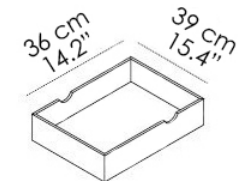

MATERIALS

- Wood
- Lacquered

Drawer