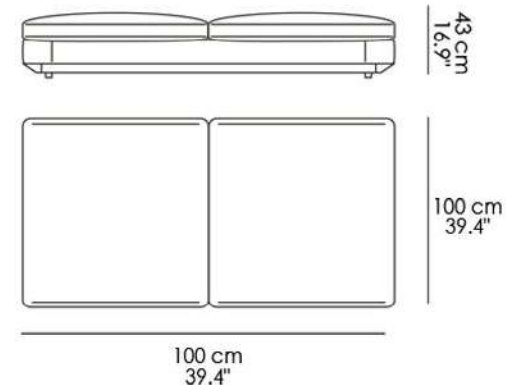

Claesson Koivisto Rune

Ellington Pouf

2019

FINISHES

Finish Faux Leather are available in:

- Nuance Collection
- Valencia Collection

Finish Fabric are available in:

- Nuance Collection

Finish - Leather

- Nuance Collection
- Elmo Soft Collection

Structure Finish - Aluminium

Black Painted
RAL 7021

Bronze Painted
Aluminium

Gold Stained
Aluminium

Polished
Aluminium

MATERIALS

- Leather
- Fabric
- Wood
- Metal

The aluminum frame (Horm patent), light and ecological, on which all the padded elements are inserted, is the distinctive feature and the common denominator of the collection, expression of the high tailoring craftsmanship of Made in Italy.

W

WW