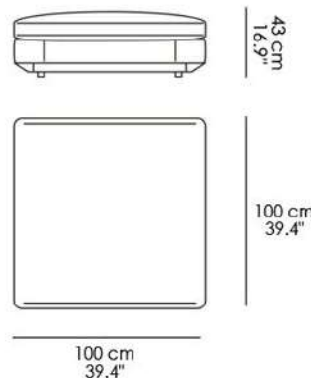

Claesson Koivisto Rune

Ellington Pouf

2019

FINISHES

Finish Faux Leather are available in:

- Nuance Collection
- Valencia Collection

Finish Fabric are available in:

- Nuance Collection

Finish - Leather

- Nuance Collection
- Elmo Soft Collection

Structure Finish - Aluminium

Black Painted
RAL 7021

Bronze Painted
Aluminium

Gold Stained
Aluminium

Polished
Aluminium

MATERIALS

- Leather
- Fabric
- Wood
- Metal

The aluminum frame (Horm patent), light and ecological, on which all the padded elements are inserted, is the distinctive feature and the common denominator of the collection, expression of the high tailoring craftsmanship of Made in Italy.

W

WW