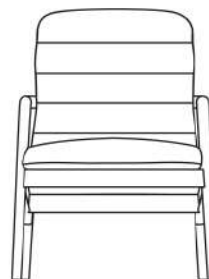

### MATERIALS

- Wood
- Fabric
- Leather

Ergonomic chair for relaxation and waiting areas. Convenient, comfortable and innovative in its timelessness.

Armchair with solid ash frame. Inner plywood body, memory foam padded and covered in fabric, faux leather or leather.

68.5 cm  
27"

92 cm  
36.2"

47 cm  
18.5"

61 cm  
24.0"

91 cm  
35.8"