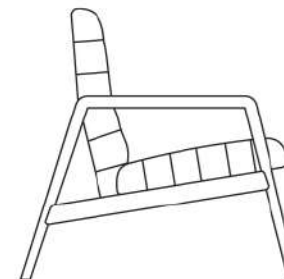

### MATERIALS

- Wood
- Fabric
- Leather

Ergonomic chair for relaxation and waiting areas. Convenient, comfortable and innovative in its timelessness.

Armchair with solid ash frame. Inner plywood body, memory foam padded and covered in fabric, faux leather or leather.

68.5 cm  
27"

92 cm  
36.2"

47 cm  
18.5"

61 cm  
24.0"

91 cm  
35.8"