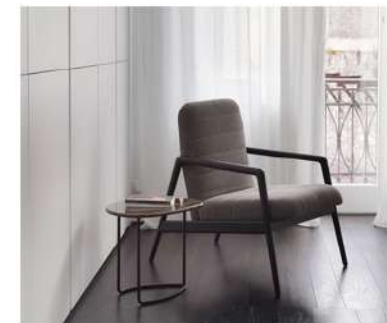

### Seat & Backrest Finish

Available in:

- Faux Leather
- Leather
- Fabrics

Faux Leather are available in:

- Nuance Collection
- Valencia Collection

Leather are available in:

- Nuance Collection
- Elmo Soft Collection

### MATERIALS

- Wood
- Fabric
- Leather

Ergonomic chair for relaxation and waiting areas. Convenient, comfortable and innovative in its timelessness.

Armchair with solid ash frame. Inner plywood body, memory foam padded and covered in fabric, faux leather or leather.