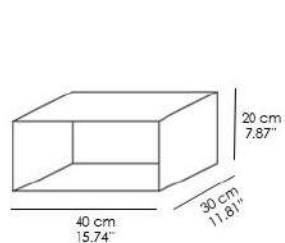

Lightness and strength, linearity of perception and irregularity of detail, Alma-a-Terra satisfies these contradictions thanks to the different heights, depths and sizes of the modules. Three modules, small, medium and large that can be composed to your taste.

White painted metal containers. The elements can be fixed to the wall. A back panel hides the screws for fixing to the wall.

Small D-30

Medium D-30

Large D-30

Small D-20

Medium D-20

Large D-20