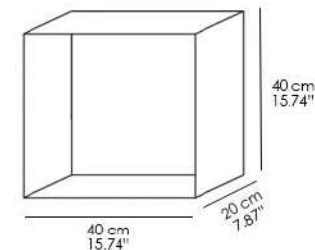

White painted metal containers. The elements can be fixed to the wall. A back panel hides the screws for fixing to the wall.

Small D-30

Medium D-30

Large D-30

Small D-20

Medium D-20

Large D-20