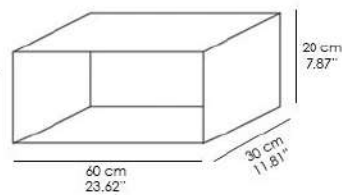

Lightness and strength, linearity of perception and irregularity of detail, Alma-a-Terra satisfies these contradictions thanks to the different heights, depths and sizes of the modules. Three modules, small, medium and large that can be composed to your taste.

White painted metal containers. The elements can be fixed to the wall. A back panel hides the screws for fixing to the wall.

Small D-30

Medium D-30

Large D-30

Small D-20

Medium D-20

Large D-20