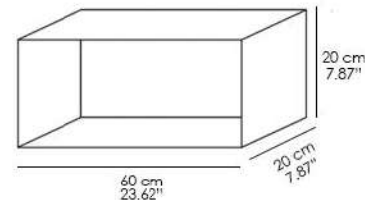

White painted metal containers. The elements can be fixed to the wall. A back panel hides the screws for fixing to the wall.

Small D-30

Medium D-30

Large D-30

Small D-20

Medium D-20

Large D-20