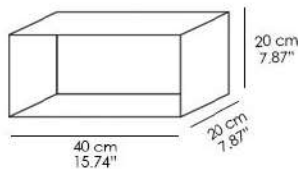

White painted metal containers. The elements can be fixed to the wall. A back panel hides the screws for fixing to the wall.

Small D-30

Medium D-30

Large D-30

Small D-20

Medium D-20

Large D-20