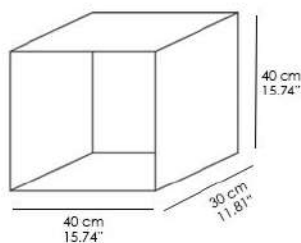

Lightness and strength, linearity of perception and irregularity of detail, Alma-a-Terra satisfies these contradictions thanks to the different heights, depths and sizes of the modules. Three modules, small, medium and large that can be composed to your taste.

White painted metal containers. The elements can be fixed to the wall. A back panel hides the screws for fixing to the wall.

Small D-30

Medium D-30

Large D-30

Small D-20

Medium D-20

Large D-20