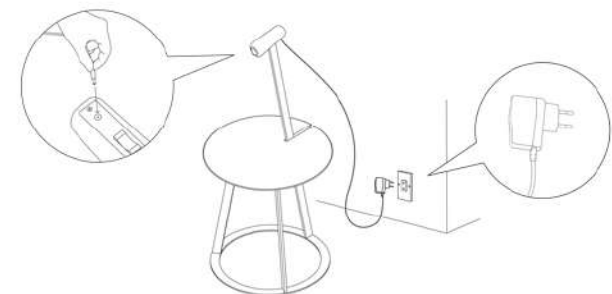

### MATERIALS

- Lacquered Matte
- Metal
- Wood
- LED Torch, Magnet, Battery, cable

Albino features a metal structure on three legs, one of which protrudes above the support plane to hold an AC or battery-powered LED torch which may be freely positioned on the mounting metal frame with a magnet.

43 cm  
16.9"

Torch powered by cable or with rechargeable batteries (included).

45 cm  
17.7"

90 cm  
35.4"

EUROPLUG  
CEE 7/16  
INPUT  
100/240V