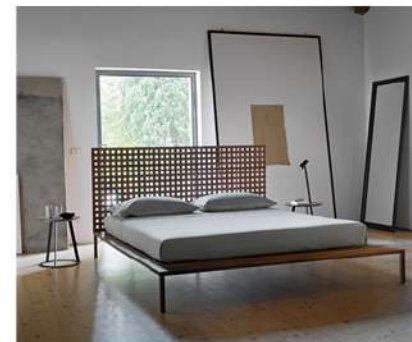

Twine Wood Bed

2011

Twine is made of a bedframe (Twine Sommier) and a wall-mounted headboard (Twine Testiera). Completely made of solid wood, Twine features a headboard made of orthogonal slats that creates a fine yet distinctive fretwork.

FINISHES

Finish - Wood

Walnut

Natural Oak

MATERIALS

- Wood

Long Bedframe Queen

(Mattress Queen Size)
68.1" (172.97 cm)

93" (236.22 cm)

10.6"
(26.92 cm)

Standard Bedframe Queen

(Mattress Queen Size)
68.1" (172.97 cm)

85" (215.9 cm)

10.6"
(26.92 cm)

Long Bedframe King

(Mattress King Size)
68.1" (172.97 cm)

93" (236.22 cm)

10.6"
(26.92 cm)

Standard Bedframe King

(Mattress King Size)
68.1" (172.97 cm)

85" (215.9 cm)

10.6"
(26.92 cm)