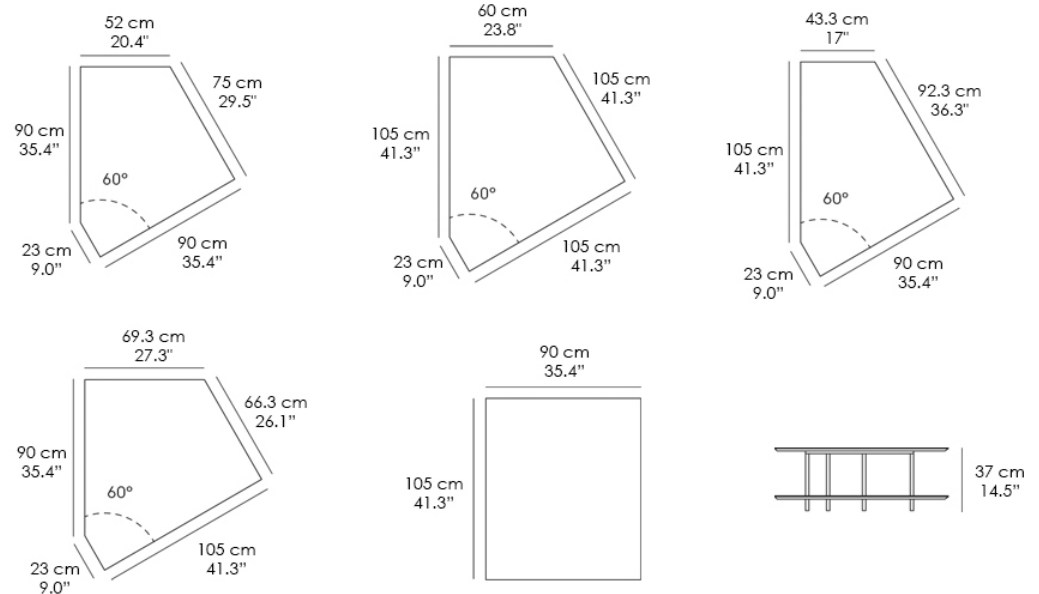

Tune Coffee Table by StH