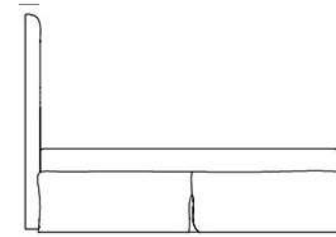

### MATERIALS

- Fabric
- Faux-Leather
- Wood
- Leather

65.7"(166 cm) / 81.9"(208 cm)

10 cm  
3.93"

86.6" (220 cm) / 86.6" (220 cm)

145 cm  
57.08"  
48 cm  
18.89"

32 cm  
12.59"  
16 cm  
6.29"