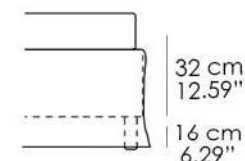

### MATERIALS

- Fabric
- Faux-Leather
- Wood
- Leather

65.7"(166 cm) / 81.9"(208 cm)

10 cm  
3.93"

86.6" (220 cm) / 86.6" (220 cm)

145 cm  
57.08"  
48 cm  
18.89"

32 cm  
12.59"  
16 cm  
6.29"