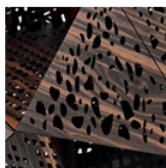

Steven Hall

Riddled Totem Highboard

2006

FINISHES

Structure Finish - Ebony Wood & Aluminum

Ebony Wood

Polished Aluminum

MATERIALS

- Wood
- Aluminum

The Riddled Buffet is made up of five different containers equipped with opening doors with magnetic closure, made of a material created and patented by Horm consisting of a sandwich of walnut veneer and fabric.

the surface engravings made by laser cutting, is folded like an origami. The containers are joined together by painted aluminum panels