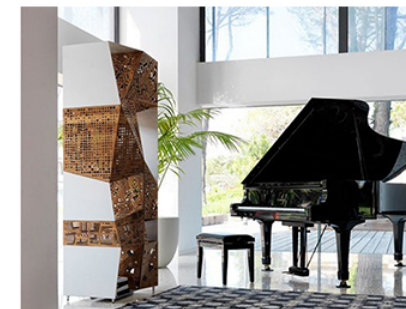

Steven Hall

Riddled Totem Highboard

2006

FINISHES

Structure Finish - Ebony Wood & Aluminum

Ebony Wood

Polished Aluminum

MATERIALS

- Wood
- Aluminum

The Riddled Buffet is made up of five different containers equipped with opening doors with magnetic closure, made of a material created and patented by Horm consisting of a sandwich of walnut veneer and fabric.

the surface engravings made by laser cutting, is folded like an origami. The containers are joined together by painted aluminum panels