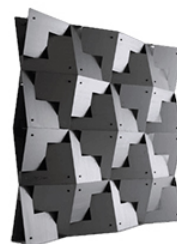

Dror

Quadror Metal Sculpture

2005

FINISHES

Structure Finish - Metal

Crude Metal

MATERIALS

- Metal

Quadror Sculpture is a piece of art born from the creativity of Dror Benshetrit representing with its geometrical forms the fil rouge of the Quadror collection. Made of untreated brushed metal, with screw heads in solid ebony.

Sculpture made with crude metal elements that are screwed to each other. The screw covers are made of ebony wood.