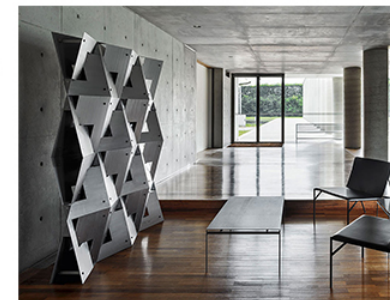

Dror

Quadror Metal Sculpture

2005

FINISHES

Structure Finish - Metal

Crude Metal

MATERIALS

- Metal

Quadror Sculpture is a piece of art born from the creativity of Dror Benshetrit representing with its geometrical forms the fil rouge of the Quadror collection. Made of untreated brushed metal, with screw heads in solid ebony.

Sculpture made with crude metal elements that are screwed to each other. The screw covers are made of ebony wood.