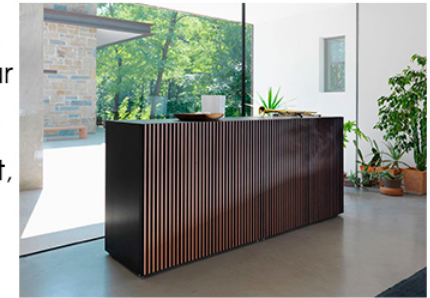

Sth

Leon Wood Sideboard With Doors

2002

FINISHES

Body Finish - Wood

Mocha
Beech

Whittened
Beech

Bois Blond
Beech

Door Finish - Wood

Cherry &
Mocha

Whittened &
Bois Bond

MATERIALS

- Metal
- Wood

Leon plays with an evocative optical effect that determines its salient feature: to appear different according to the point of observation. Frontally the doors are marked by a motif of polychrome vertical stripes but, observing them from the side, light or dark homogeneity prevails.

Structure and doors made from particleboard or MDF panels, veneered and stained. Triangular section inserts in solid stained beech wood. Internal shelves in tempered glass.