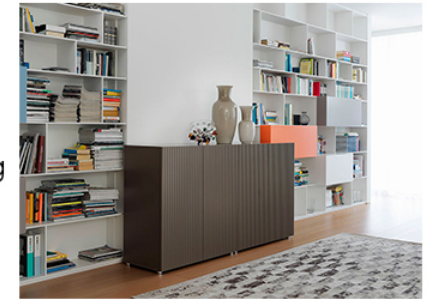

StH

Leon Full Color Sideboard

2002

FINISHES

Body Finish - Matte & Glossy Lacquered & Wood

MATERIALS

- Laquered
- Metal
- Wood

Leon Full Color is the one-color lacquered variant of Leon Wood. Leon plays with an evocative optical effect that determines its salient feature: to appear different according to the point of observation.

Structure made from lacquered particleboard or MDF. Lacquered MDF doors. Internal shelves made from transparent tempered glass.