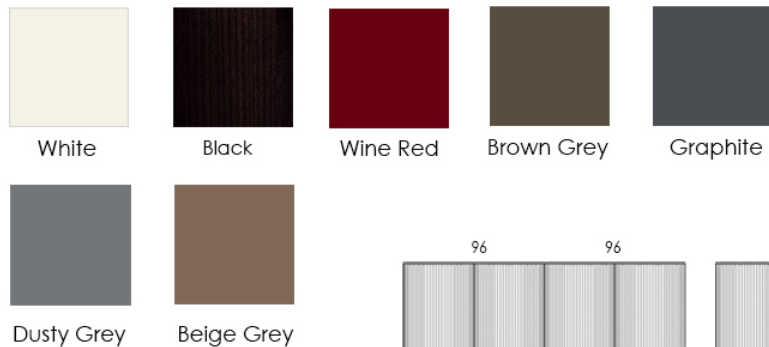

StH

Leon Full Color Sideboard

2002

FINISHES

Body Finish - Matte & Glossy Lacquered & Wood

MATERIALS

- Laquered
- Metal
- Wood

Leon Full Color is the one-color lacquered variant of Leon Wood. Leon plays with an evocative optical effect that determines its salient feature: to appear different according to the point of observation.

Structure made from lacquered particleboard or MDF. Lacquered MDF doors. Internal shelves made from transparent tempered glass.