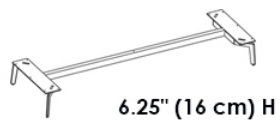

StH

Leon Decor Sideboard

2018

FINISHES

Structure Finish - Matte & Glossy Lacquered & Wood

Door Finish - Wood

Optional Metal Bases - Metal

MCM / Mid-Century Modern