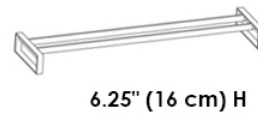

StH

Leon Decor Sideboard

2018

FINISHES

Structure Finish - Matte & Glossy Lacquered & Wood

Door Finish - Wood

Optional Metal Bases - Metal

MCM / Mid-Century Modern

MD / Minimal Design

Leon Decor is a glossy or matte lacquered sideboard whose doors are decorated with inserts of canaletto walnut or natural oak. Leon plays with an awe-provoking optical effect that underlies its salient feature

Structure made from lacquered particleboard or MDF. MDF doors with walnut or natural oak decorations. Internal shelves made from transparent tempered glass.

MATERIALS

- Laquered
- Metal
- Wood