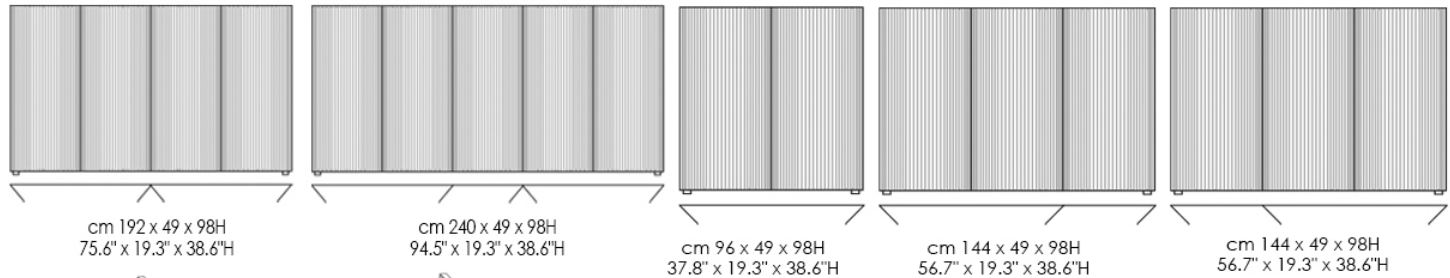

MATERIALS

- Laquered
- Metal
- Wood