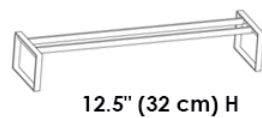

StH

Leon Decor Sideboard

2018

FINISHES

Structure Finish - Matte & Glossy Lacquered & Wood

Door Finish - Wood

Optional Metal Bases - Metal

MCM / Mid-Century Modern