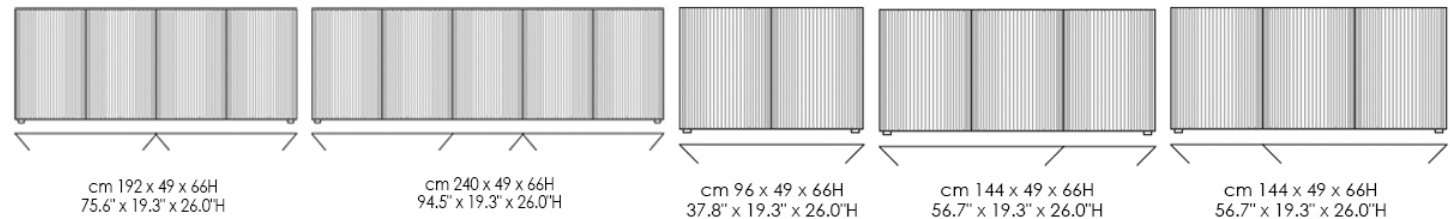

StH

Leon Decor Sideboard

2018

FINISHES

Structure Finish - Matte & Glossy Lacquered & Wood

Door Finish - Wood

Optional Metal Bases - Metal

MCM / Mid-Century Modern

MD / Minimal Design

Leon Decor is a glossy or matte lacquered sideboard whose doors are decorated with inserts of canaletto walnut or natural oak. Leon plays with an awe-provoking optical effect that underlies its salient feature

Structure made from lacquered particleboard or MDF. MDF doors with walnut or natural oak decorations. Internal shelves made from transparent tempered glass.

MATERIALS

- Laquered
- Metal
- Wood