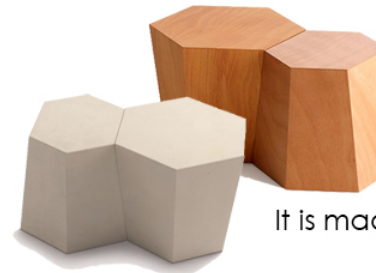

Steven Hall

Hexagon Side / Coffee Table

● 2011

FINISHES

Finish - Wood

Natural
Okoume

White Painted
Okoume RAL9016

Finish - Stone

Lecce Limestone

MATERIALS

- Wood
- Stone

Hexagon Module can be used as coffee table, side table or stool, both indoor and outdoor.

It is made of Lecce stone and okoumè wood.

SLIM

40 cm
15.7"

43 cm
16.9"