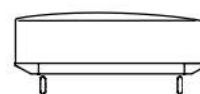

Black Painted
RAL 7021

Bronze Painted
Aluminium

Gold Stained
Aluminium

Polished
Aluminium

The aluminium frame (Horm patent), light and ecological, on which all the padded elements are inserted, is the distinctive feature and the common denominator of the collection, expression of the high tailoring craftsmanship of Made in Italy.

40 cm
15.7"

90 cm
35.4"

90 cm
35.4"

M

40 cm
15.7"

105 cm
41.3"

105 cm
41.3"

MM