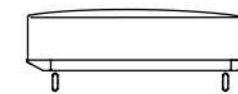

Black Painted
RAL 7021

Bronze Painted
Aluminium

Gold Stained
Aluminium

Polished
Aluminium

The aluminium frame (Horm patent), light and ecological, on which all the padded elements are inserted, is the distinctive feature and the common denominator of the collection, expression of the high tailoring craftsmanship of Made in Italy.

40 cm
15.7"

90 cm
35.4"

90 cm
35.4"

M

40 cm
15.7"

105 cm
41.3"

105 cm
41.3"

MM