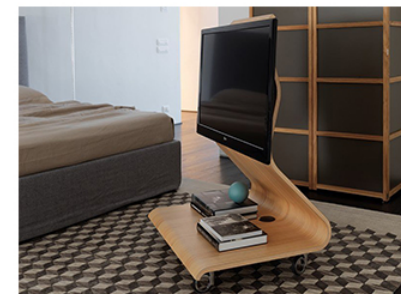

Mario Bellini

Cobra Wooden Dynamic TV Stand

2006

FINISHES

Structure Finish - Wood

Natural Oak

Walnut

Mocha Oak

MATERIALS

- Wood
- Plug Adaptor

Structure made from fromager (Ceiba Pentadra) plywood, veneered and stained. Cable trough at back covered by a strip of Velcro, veneered in wood in the same finish as the structure.

Television hanging kit included. Multiple power adapter and ambient LED light under the base. Television weight 35 kg max.

90 cm
35.5"

68 cm
26.8"

121 cm
47.6"