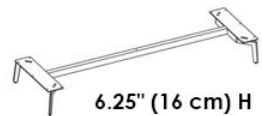

Thermo Treated
Oak & White HPL

Optional Metal Bases - Metal

Black

White

Burnished
Metal

6.25" (16 cm) H

6.25" (16 cm) H

12.5" (32 cm) H

cm 192 x 49 x 66H
75.6" x 19.3" x 26.0"H

cm 240 x 49 x 66H
94.5" x 19.3" x 26.0"H

cm 96 x 49 x 66H
37.8" x 19.3" x 26.0"H

cm 144 x 49 x 66H
56.7" x 19.3" x 26.0"H

cm 144 x 49 x 66H
56.7" x 19.3" x 26.0"H

cm 192 x 49 x 98H
75.6" x 19.3" x 38.6"H

cm 240 x 49 x 98H
94.5" x 19.3" x 38.6"H

cm 96 x 49 x 98H
37.8" x 19.3" x 38.6"H

cm 144 x 49 x 98H
56.7" x 19.3" x 38.6"H

cm 144 x 49 x 98H
56.7" x 19.3" x 38.6"H

Optional Metal Base

The dresser/sideboard includes ABS feet H 3/4" (2 cm). The feet can be replaced by an optional metal base cm 16H or 32H.