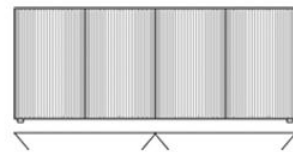

Renato Zamberlan

Carlos Sideboard w/ Doors

2014

FINISHES

Body Finish - Matte, Glossy Lacquered & Wood

White

Mocha Beech

Door Finish - Wood

Thermo Treated
Oak & White HPL

Optional Metal Bases - Metal

Black

White

Burnished
Metal

6.25" (16 cm) H

6.25" (16 cm) H

12.5" (32 cm) H

cm 192 x 49 x 66H
75.6" x 19.3" x 26.0"H

cm 240 x 49 x 66H
94.5" x 19.3" x 26.0"H

cm 96 x 49 x 66H
37.8" x 19.3" x 26.0"H

cm 144 x 49 x 66H
56.7" x 19.3" x 26.0"H

cm 144 x 49 x 66H
56.7" x 19.3" x 26.0"H

cm 192 x 49 x 98H
75.6" x 19.3" x 38.6"H

cm 240 x 49 x 98H
94.5" x 19.3" x 38.6"H

cm 96 x 49 x 98H
37.8" x 19.3" x 38.6"H

cm 144 x 49 x 98H
56.7" x 19.3" x 38.6"H

cm 144 x 49 x 98H
56.7" x 19.3" x 38.6"H

Optional Metal Base

The dresser/sideboard includes ABS feet H 3/4" (2 cm). The feet can be replaced by an optional metal base cm 16H or 32H.