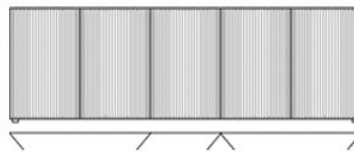

Thermo Treated
Oak & White HPL

Optional Metal Bases - Metal

Black

White

Burnished
Metal

6.25" (16 cm) H

6.25" (16 cm) H

12.5" (32 cm) H

cm 192 x 49 x 66H
75.6" x 19.3" x 26.0"H

cm 240 x 49 x 66H
94.5" x 19.3" x 26.0"H

cm 96 x 49 x 66H
37.8" x 19.3" x 26.0"H

cm 144 x 49 x 66H
56.7" x 19.3" x 26.0"H

cm 144 x 49 x 66H
56.7" x 19.3" x 26.0"H

cm 192 x 49 x 98H
75.6" x 19.3" x 38.6"H

cm 240 x 49 x 98H
94.5" x 19.3" x 38.6"H

cm 96 x 49 x 98H
37.8" x 19.3" x 38.6"H

cm 144 x 49 x 98H
56.7" x 19.3" x 38.6"H

cm 144 x 49 x 98H
56.7" x 19.3" x 38.6"H

Optional Metal Base

The dresser/sideboard includes ABS feet H 3/4" (2 cm). The feet can be replaced by an optional metal base cm 16H or 32H.