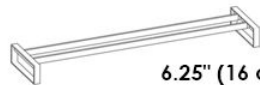

Thermo Treated
Oak & White HPL

Optional Metal Bases - Metal

Black

White

Burnished
Metal

6.25" (16 cm) H

6.25" (16 cm) H

12.5" (32 cm) H

cm 192 x 49 x 66H
75.6" x 19.3" x 26.0"H

cm 240 x 49 x 66H
94.5" x 19.3" x 26.0"H

cm 96 x 49 x 66H
37.8" x 19.3" x 26.0"H

cm 144 x 49 x 66H
56.7" x 19.3" x 26.0"H

cm 144 x 49 x 66H
56.7" x 19.3" x 26.0"H

cm 192 x 49 x 98H
75.6" x 19.3" x 38.6"H

cm 240 x 49 x 98H
94.5" x 19.3" x 38.6"H

cm 96 x 49 x 98H
37.8" x 19.3" x 38.6"H

cm 144 x 49 x 98H
56.7" x 19.3" x 38.6"H

cm 144 x 49 x 98H
56.7" x 19.3" x 38.6"H

Optional Metal Base

The dresser/sideboard includes ABS feet H 3/4" (2 cm). The feet can be replaced by an optional metal base cm 16H or 32H.