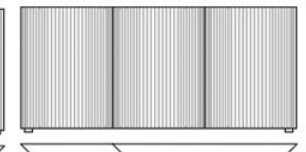

cm 192 x 49 x 66H
75.6" x 19.3" x 26.0"H

cm 240 x 49 x 66H
94.5" x 19.3" x 26.0"H

cm 96 x 49 x 66H
37.8" x 19.3" x 26.0"H

cm 144 x 49 x 66H
56.7" x 19.3" x 26.0"H

cm 144 x 49 x 66H
56.7" x 19.3" x 26.0"H

cm 192 x 49 x 98H
75.6" x 19.3" x 38.6"H

cm 240 x 49 x 98H
94.5" x 19.3" x 38.6"H

cm 96 x 49 x 98H
37.8" x 19.3" x 38.6"H

cm 144 x 49 x 98H
56.7" x 19.3" x 38.6"H

cm 144 x 49 x 98H
56.7" x 19.3" x 38.6"H

Optional Metal Base

The dresser/sideboard includes ABS feet H 3/4" (2 cm). The feet can be replaced by an optional metal base cm 16H or 32H.