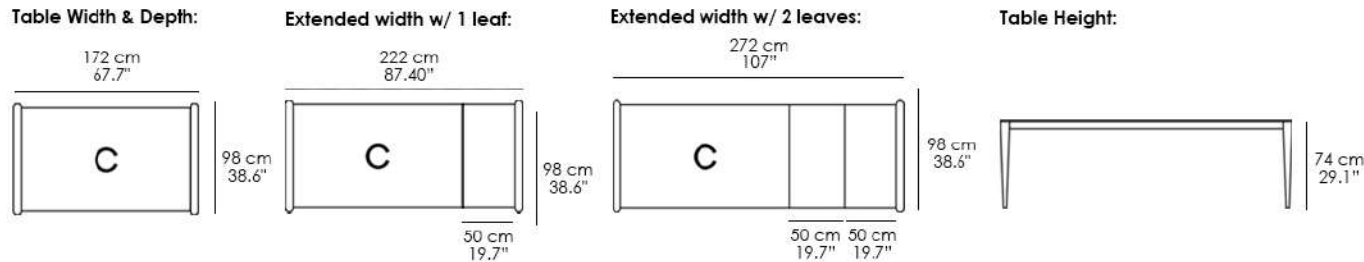

Extended width w/ 2 leaves:

Table Height:

Bolero Extendable Rectangular Table B 83.1" (211 cm)

Table Width & Depth:

Extended width w/ 1 leaf:

Extended width w/ 2 leaves:

Table Height:

Bolero Extendable Rectangular Table C 107.0" (272 cm)

Bolero Extendable Rectangular Table D 116.5" (296 cm)

Bolero Extendable Rectangular Table E 124.4" (316 cm)

Bolero Extendable Rectangular Table F 83.1" (211 cm)

Bolero Extendable Rectangular Table G 107.0" (272 cm)

Table Width & Depth:

172 cm
67.7"

108 cm
42.5"

Extended width w/ 1 leaf:

222 cm
87.40"

108 cm
42.5"

50 cm
19.7"

Extended width w/ 2 leaves:

266 cm
104.72"

108 cm
42.5"

50 cm
19.7"

Extended width w/ 2 leaves:

316 cm
124.4"

108 cm
42.5"

50 cm 50 cm
19.7" 19.7"

Table Height: