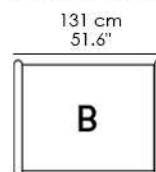

Tables that extend beyond 94.09" (239 cm) may have a slight bending of the top, which falls within accepted quality standards.

Bolero Extendable Rectangular Table A 83.1" (211 cm)

Table Width & Depth:

Extended width w/ 1 leaf:

Extended width w/ 2 leaves:

Table Height:

Bolero Extendable Rectangular Table B 83.1" (211 cm)

Table Width & Depth:

Extended width w/ 1 leaf:

Extended width w/ 2 leaves:

Table Height:

Bolero Extendable Rectangular Table C 107.0" (272 cm)

Bolero Extendable Rectangular Table D 116.5" (296 cm)

Bolero Extendable Rectangular Table E 124.4" (316 cm)

Bolero Extendable Rectangular Table F 83.1" (211 cm)

Bolero Extendable Rectangular Table G 107.0" (272 cm)

Table Width & Depth:

172 cm
67.7"

108 cm
42.5"

Extended width w/ 1 leaf:

222 cm
87.40"

108 cm
42.5"

50 cm
19.7"

Extended width w/ 2 leaves: