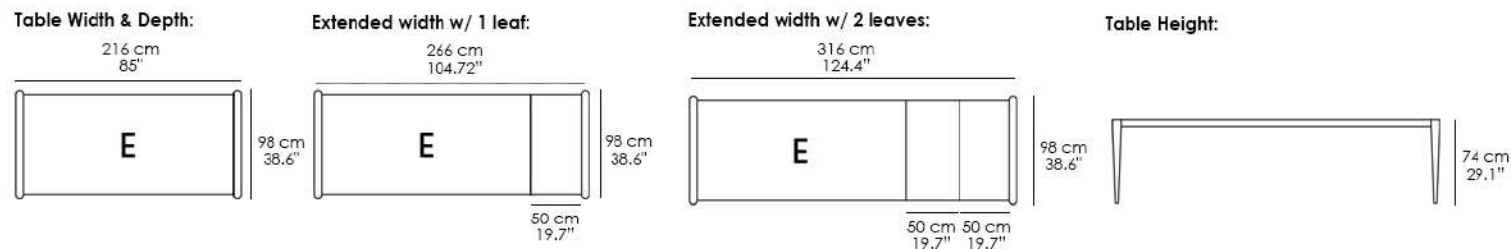

Extended width w/ 2 leaves:

Table Height:

Bolero Extendable Rectangular Table B 83.1" (211 cm)

Table Width & Depth:

Extended width w/ 1 leaf:

Extended width w/ 2 leaves:

Table Height:

Bolero Extendable Rectangular Table C 107.0" (272 cm)

Bolero Extendable Rectangular Table D 116.5" (296 cm)

Bolero Extendable Rectangular Table E 124.4" (316 cm)

Bolero Extendable Rectangular Table F 83.1" (211 cm)

Bolero Extendable Rectangular Table G 107.0" (272 cm)

Table Width & Depth:

172 cm
67.7"

108 cm
42.5"

Extended width w/ 1 leaf:

222 cm
87.40"

108 cm
42.5"

50 cm
19.7"

Extended width w/ 2 leaves:

272 cm
107"

108 cm
42.5"

50 cm 50 cm
19.7" 19.7"

Table Height:

74 cm
29.1"

Bolero Extendable Rectangular Table H 116.5" (296 cm)

Table Width & Depth:

196 cm
77.2"