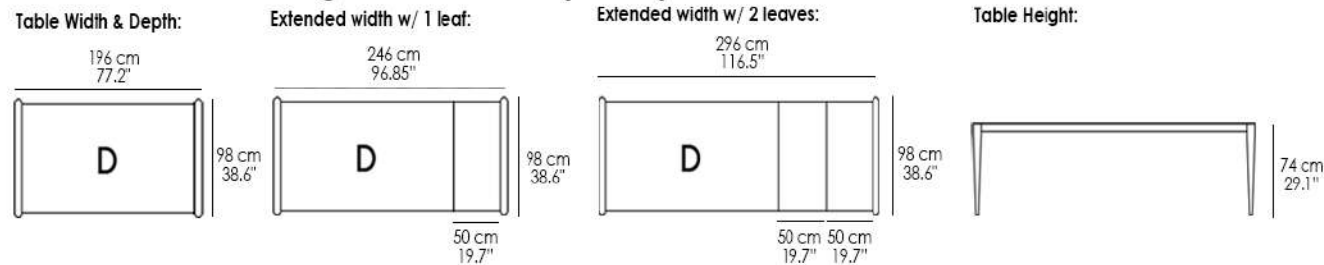

Extended width w/ 2 leaves:

Table Height:

Bolero Extendable Rectangular Table B 83.1" (211 cm)

Table Width & Depth:

Extended width w/ 1 leaf:

Extended width w/ 2 leaves:

Table Height:

Bolero Extendable Rectangular Table C 107.0" (272 cm)

Bolero Extendable Rectangular Table D 116.5" (296 cm)

Bolero Extendable Rectangular Table E 124.4" (316 cm)

Bolero Extendable Rectangular Table F 83.1" (211 cm)

Bolero Extendable Rectangular Table G 107.0" (272 cm)

Table Width & Depth:

172 cm
67.7"

108 cm
42.5"

Extended width w/ 1 leaf:

222 cm
87.40"

108 cm
42.5"

50 cm
19.7"

Extended width w/ 2 leaves:

266 cm
104.72"

108 cm
42.5"

50 cm
19.7"

Extended width w/ 2 leaves:

316 cm
124.4"

108 cm
42.5"

50 cm 50 cm
19.7" 19.7"

Table Height: