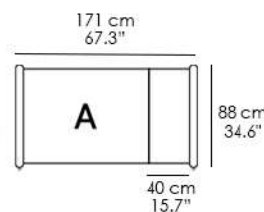

Tables that extend beyond 94.09" (239 cm) may have a slight bending of the top, which falls within accepted quality standards.

Bolero Extendable Rectangular Table A 83.1" (211 cm)

Table Width & Depth:

Extended width w/ 1 leaf:

Extended width w/ 2 leaves:

Table Height:

Bolero Extendable Rectangular Table B 83.1" (211 cm)

Table Width & Depth:

Extended width w/ 1 leaf:

Extended width w/ 2 leaves:

Table Height:

Bolero Extendable Rectangular Table C 107.0" (272 cm)

Table Width & Depth:

172 cm
67.7"

108 cm
42.5"

Extended width w/ 1 leaf:

222 cm
87.40"

108 cm
42.5"

50 cm
19.7"

Extended width w/ 2 leaves:

266 cm
104.72"

108 cm
42.5"

50 cm
19.7"

Extended width w/ 2 leaves:

316 cm
124.4"

108 cm
42.5"

50 cm 50 cm
19.7" 19.7"

Table Height: