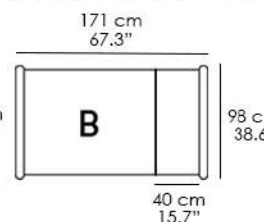

Tables that extend beyond 94.09" (239 cm) may have a slight bending of the top, which falls within accepted quality standards.

Bolero Extendable Rectangular Table A 83.1" (211 cm)

Table Width & Depth:

Extended width w/ 1 leaf:

Extended width w/ 2 leaves:

Table Height:

Bolero Extendable Rectangular Table B 83.1" (211 cm)

Table Width & Depth:

Extended width w/ 1 leaf:

Extended width w/ 2 leaves:

Table Height:

Bolero Extendable Rectangular Table C 107.0" (272 cm)

Bolero Extendable Rectangular Table D 116.5" (296 cm)

Bolero Extendable Rectangular Table E 124.4" (316 cm)

Bolero Extendable Rectangular Table F 83.1" (211 cm)

Bolero Extendable Rectangular Table G 107.0" (272 cm)

Table Width & Depth:

172 cm
67.7"

108 cm
42.5"

Extended width w/ 1 leaf:

222 cm
87.40"

108 cm
42.5"

50 cm
19.7"

Extended width w/ 2 leaves: