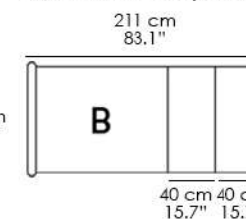

Tables that extend beyond 94.09" (239 cm) may have a slight bending of the top, which falls within accepted quality standards.

Bolero Extendable Rectangular Table A 83.1" (211 cm)

Table Width & Depth:

Extended width w/ 1 leaf:

Extended width w/ 2 leaves:

Table Height:

Bolero Extendable Rectangular Table B 83.1" (211 cm)

Table Width & Depth:

Extended width w/ 1 leaf:

Extended width w/ 2 leaves:

Table Height:

Bolero Extendable Rectangular Table C 107.0" (272 cm)

Bolero Extendable Rectangular Table D 116.5" (296 cm)

Bolero Extendable Rectangular Table E 124.4" (316 cm)

Bolero Extendable Rectangular Table F 83.1" (211 cm)

Bolero Extendable Rectangular Table G 107.0" (272 cm)

Table Width & Depth:

172 cm
67.7"

108 cm
42.5"

Extended width w/ 1 leaf:

222 cm
87.40"

108 cm
42.5"

50 cm
19.7"

Extended width w/ 2 leaves: