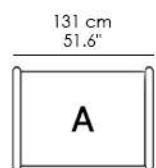

Tables that extend beyond 94.09" (239 cm) may have a slight bending of the top, which falls within accepted quality standards.

Bolero Extendable Rectangular Table A 83.1" (211 cm)

Table Width & Depth:

Extended width w/ 1 leaf:

Extended width w/ 2 leaves:

Table Height:

Bolero Extendable Rectangular Table B 83.1" (211 cm)

Table Width & Depth:

Extended width w/ 1 leaf:

Extended width w/ 2 leaves:

Table Height:

Bolero Extendable Rectangular Table C 107.0" (272 cm)

Table Width & Depth:

172 cm
67.7"

108 cm
42.5"

Extended width w/ 1 leaf:

222 cm
87.40"

108 cm
42.5"

50 cm
19.7"

Extended width w/ 2 leaves:

266 cm
104.72"

108 cm
42.5"

50 cm
19.7"

Extended width w/ 2 leaves:

316 cm
124.4"

108 cm
42.5"

50 cm 50 cm
19.7" 19.7"

Table Height: