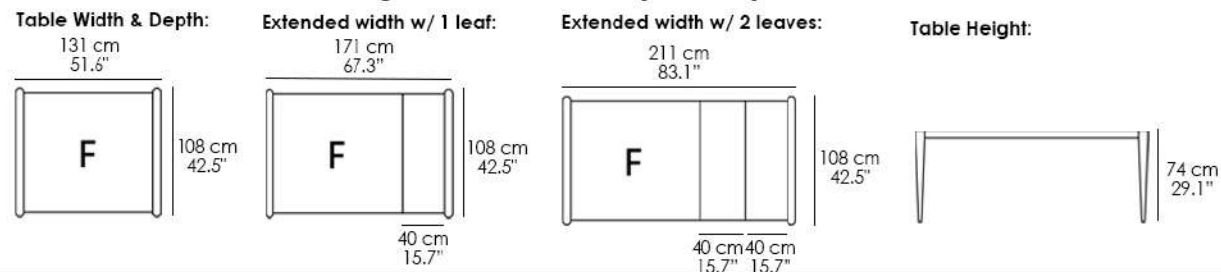

Extended width w/ 2 leaves:

Table Height:

Bolero Extendable Rectangular Table B 83.1" (211 cm)

Table Width & Depth:

Extended width w/ 1 leaf:

Extended width w/ 2 leaves:

Table Height:

Bolero Extendable Rectangular Table C 107.0" (272 cm)

Bolero Extendable Rectangular Table D 116.5" (296 cm)

Bolero Extendable Rectangular Table E 124.4" (316 cm)

Bolero Extendable Rectangular Table F 83.1" (211 cm)

Bolero Extendable Rectangular Table G 107.0" (272 cm)

Table Width & Depth:

172 cm
67.7"

108 cm
42.5"

Extended width w/ 1 leaf:

222 cm
87.40"

108 cm
42.5"

50 cm
19.7"

Extended width w/ 2 leaves:

266 cm
104.72"

108 cm
42.5"

50 cm
19.7"

Extended width w/ 2 leaves:

316 cm
124.4"

108 cm
42.5"

50 cm 50 cm
19.7" 19.7"

Table Height: