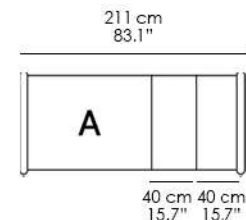

Tables that extend beyond 94.09" (239 cm) may have a slight bending of the top, which falls within accepted quality standards.

Bolero Extendable Rectangular Table A 83.1" (211 cm)

Table Width & Depth:

Extended width w/ 1 leaf:

Extended width w/ 2 leaves:

Table Height:

Bolero Extendable Rectangular Table B 83.1" (211 cm)

Table Width & Depth:

Extended width w/ 1 leaf:

Extended width w/ 2 leaves:

Table Height:

Bolero Extendable Rectangular Table C 107.0" (272 cm)

Bolero Extendable Rectangular Table D 116.5" (296 cm)

Bolero Extendable Rectangular Table E 124.4" (316 cm)

Bolero Extendable Rectangular Table F 83.1" (211 cm)

Bolero Extendable Rectangular Table G 107.0" (272 cm)

Table Width & Depth:

172 cm
67.7"

108 cm
42.5"

Extended width w/ 1 leaf:

222 cm
87.40"

108 cm
42.5"

50 cm
19.7"

Extended width w/ 2 leaves: