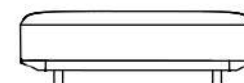

Polished
Aluminium

Billie is an upholstered pouf that can be used on its own or together with a Billie sofa. The various types of seats and padding at different heights of bearing capacity are designed to ensure maximum comfort.

43 cm
16.9"

90 cm
35.4"

105 cm
41.3"

W

MATERIALS

- Fabric
- Leather
- Metal