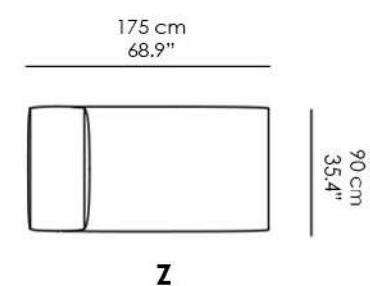

Polished
Aluminium

The various types of seats and padding at different heights of bearing capacity are designed to ensure maximum comfort. Billie has a single large seat cushion, with a hidden aluminum foot, and is available in two-seat depths: 90 or 105 cm.