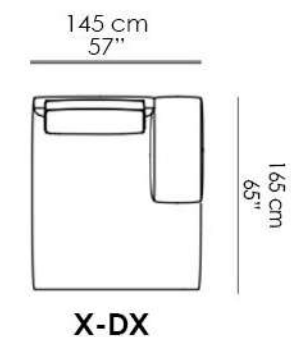

Polished
Aluminium

The various types of seats and padding at different heights of bearing capacity are designed to ensure maximum comfort. Billie has a single large seat cushion, with a hidden aluminum foot, and is available in two-seat depths: 90 or 105 cm.