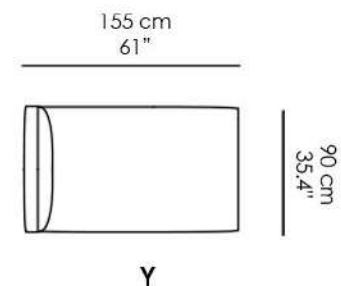

Polished
Aluminium

The various types of seats and padding at different heights of bearing capacity are designed to ensure maximum comfort. Billie has a single large seat cushion, with a hidden aluminum foot, and is available in two-seat depths: 90 or 105 cm.