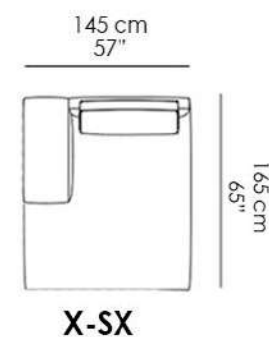

Polished
Aluminium

The various types of seats and padding at different heights of bearing capacity are designed to ensure maximum comfort. Billie has a single large seat cushion, with a hidden aluminum foot, and is available in two-seat depths: 90 or 105 cm.