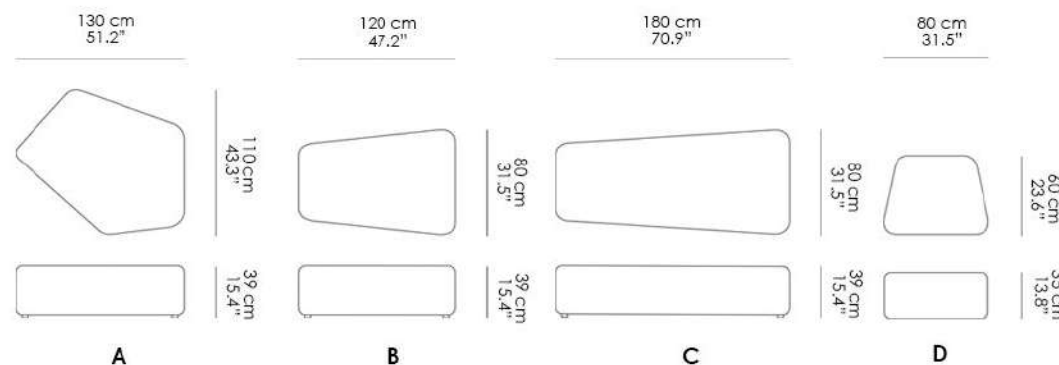

Structure of the seats in mdf & polystyrene. Structure of the backrests in tubular metal.

Ben Grimm Sofa - Seats

Ben Grimm Sofa - Backrests