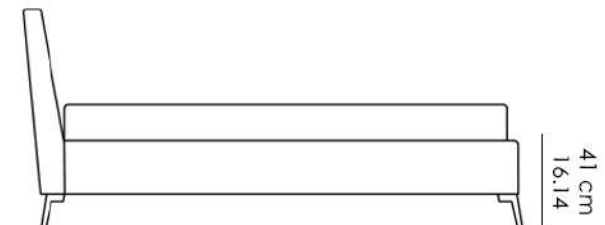

Bahamas Mid-Century for Casamania & Horm is a padded bed with removable upholstery in fabric, leather or faux-leather. Fixed slatted base, bed frame outside the mattress and feet in burnished metal included in the price.

64.2" (163 cm) / 80.3" (204 cm)

14 cm
5.5"

98 cm
38.58"

41 cm
16.14"

90.9" (231 cm)

25 cm
9.84"
16 cm
6.29"