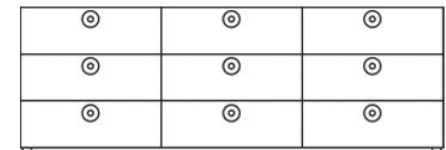

Anish 4 Drawers

cm 192 x 50 x 45H
75.6" x 19.7" x 17.7"H

Anish Low - 6 Drawers

cm 128 x 50 x 66H
50.4" x 19.7" x 26.0"H

Anish High - 6 Drawers

cm 192 x 50 x 66H
75.6" x 19.7" x 26.0"H

Anish 9 Drawers