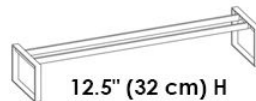

MD / Minimal Design

MATERIALS

- Metal
- Aluminum
- Wood

The Anish collection of sideboard and chest of drawers is characterized by drawers where the handle, formed by subtraction, functionally lightens the frontal appearance while declaring the compartments' composition.