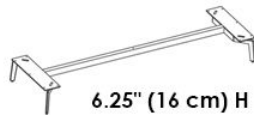

MCM / Mid-Century Modern