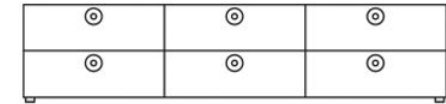

MCM / Mid-Century Modern

MD / Minimal Design

MATERIALS

- Metal
- Aluminum
- Wood

The Anish collection of sideboard and chest of drawers is characterized by drawers where the handle, formed by subtraction, functionally lightens the frontal appearance while declaring the compartments' composition.

Structure and front drawers made from particleboard or MDF, either veneered or lacquered. Drawers with self-locking slide runners and sides made from anodized aluminum.

cm 128 x 50 x 45H
50.4" x 19.7" x 17.7"H

Anish 4 Drawers

cm 192 x 50 x 45H
75.6" x 19.7" x 17.7"H

Anish Low - 6 Drawers

cm 128 x 50 x 66H
50.4" x 19.7" x 26.0"H

Anish High - 6 Drawers

cm 192 x 50 x 66H
75.6" x 19.7" x 26.0"H

Anish 9 Drawers