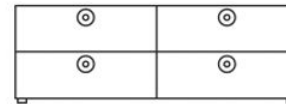

MCM / Mid-Century Modern

MD / Minimal Design

MATERIALS

- Metal
- Aluminum
- Wood

The Anish collection of sideboard and chest of drawers is characterized by drawers where the handle, formed by subtraction, functionally lightens the frontal appearance while declaring the compartments' composition.

Structure and front drawers made from particleboard or MDF, either veneered or lacquered. Drawers with self-locking slide runners and sides made from anodized aluminum.

cm 128 x 50 x 45H
50.4" x 19.7" x 17.7"H

Anish 4 Drawers

cm 192 x 50 x 45H
75.6" x 19.7" x 17.7"H

Anish Low - 6 Drawers

cm 128 x 50 x 66H
50.4" x 19.7" x 26.0"H

Anish High - 6 Drawers

cm 192 x 50 x 66H
75.6" x 19.7" x 26.0"H

Anish 9 Drawers