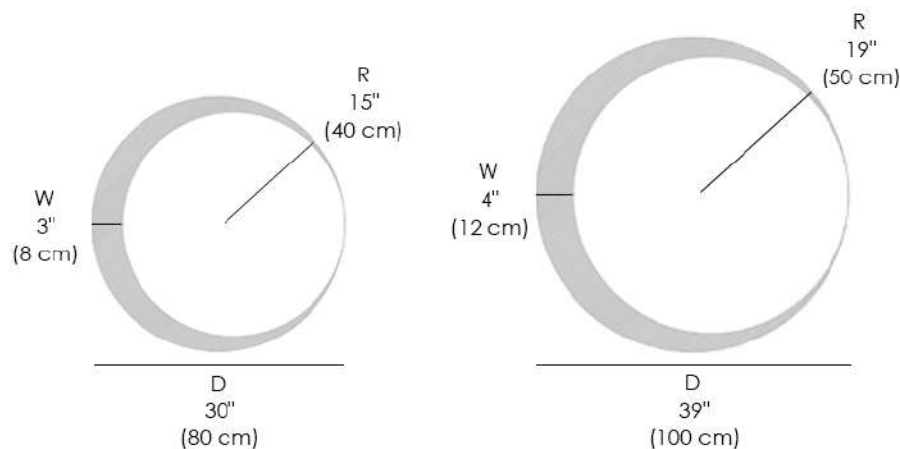

Jupiter

Mars

Moon

Neptune

Saturn

Available Dimensions: D x W

Skyfall Eclipse Mirror -

Skyfall collection marbled emotion. Low Iron sandblasted glass.

All of the products within the Skyfall collection are 4 mm thick mirror ready to mount on wall.

Option with LED is available.

To provide the client with the certainty that the product purchased is a genuine article, Casali Home uses several devices which allow product authenticity to be checked.