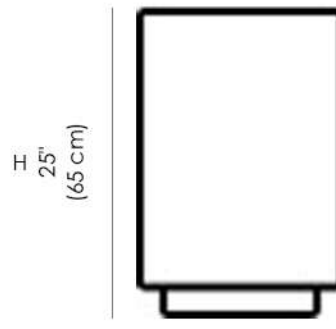

**Table Finish - Frost Lacquered**

Side/Top Glass Finish

Frost

**Top Glass Finish/Create Your Own Versions**

**Available Dimensions: W x D x H**

H  
25"  
(65 cm)

W  
15"  
(40 cm)

D  
15"  
(40 cm)

W  
15"  
(40 cm)