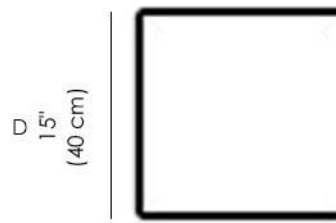

**Table Finish - Frost Lacquered**

Side/Top Glass Finish

Frost

**Top Glass Finish/Create Your Own Versions**

**Available Dimensions: W x D x H**

H  
25"  
(65 cm)

W  
15"  
(40 cm)

D  
15"  
(40 cm)

W  
15"  
(40 cm)