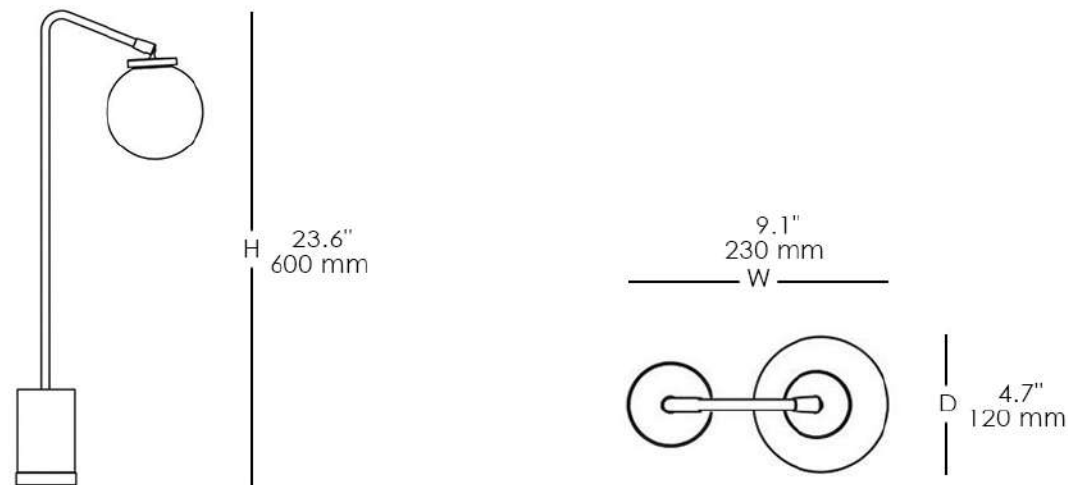

**ARRAY TABLE LAMP IN OPAL
BRONZE WITH SATIN BRASS
(QUICK SHIP)**

Simple yet elegant, the ARRAY OPAL Table Light is a sculptural fixture that is both modern and retro. Available as a single or twin arm version, the distinctive form will add an understated luxury to any interior scheme. Highly adaptable, both versions feature rotating arms and adjustable shades that allow the aesthetic to be tweaked to suit any space. The base is machined from a solid brass block, creating a feeling of glamour and luxe. The opal glass shades emit a soft, diffused light, making this table lamp perfect for desks, bedsides and side tables.

Available Dimensions: W x D x H

FINISHES

Structure Finish - Metal

Bronze

Diffuser Bracket Finish - Metal

Satin Brass

Diffuser Finish - Glass

Opal Glass

Certification

CE compliant

Electrical Information

LED: G9
Wattage: 25W
Voltage: 120V
Bulb: Halogen
Dimmable bulb required

Materials

- Metal
- Glass