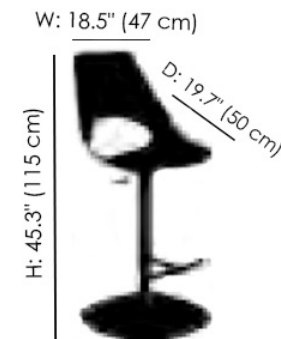

FINISHES

Seat Finish - Polypropylene

Z031
White

Z006
Light Grey

Frame Finish - Metal

G093
Chrome

MATERIALS

- Plastic
- Metal

Shark Adjustable Bar Stool

Shark bar stool by Bontempi Casa is a one-of-a-kind seating solution that is reminiscent of a shark's open mouth. The seat molds to your body to provide comfort and ergonomic support for hours. Thanks to the height-adjustable and swiveling seat, it makes the stool perfect for bar areas, counter, and dining tables. Seat Available in white or light grey polypropylene finishes and base is finished in chrome metal.

Low Position Bar Stool

High Position Bar Stool