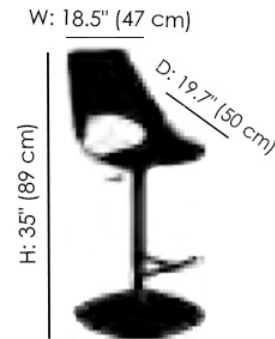

FINISHES

Seat Finish - Polypropylene

Z031
White

Z006
Light Grey

Frame Finish - Metal

G093
Chrome

MATERIALS

- Plastic
- Metal

Shark Adjustable Bar Stool

Shark bar stool by Bontempi Casa is a one-of-a-kind seating solution that is reminiscent of a shark's open mouth. The seat molds to your body to provide comfort and ergonomic support for hours. Thanks to the height-adjustable and swiveling seat, it makes the stool perfect for bar areas, counter, and dining tables. Seat Available in white or light grey polypropylene finishes and base is finished in chrome metal.

Low Position Bar Stool

High Position Bar Stool