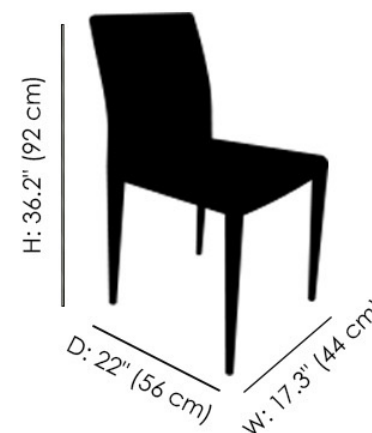

FINISHES

Upholstery Finish - Eco Leather

TR516
Light Grey

MATERIALS

- Eco Leather

Nubia Light Grey Chair With Low Back

Nubia is an ergonomic chair with metal frame completely upholstered and covered in black, light grey eco leather