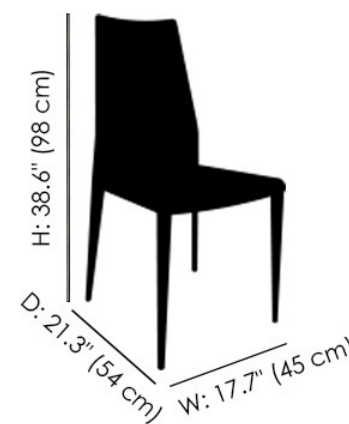

FINISHES

Upholstery Finish - Eco Leather

TR516
Light Grey

MATERIALS

- Eco Leather

Nubia Light Grey Chair With High Back

Nubia is an ergonomic chair with metal frame completely upholstered and covered in black, light grey eco leather