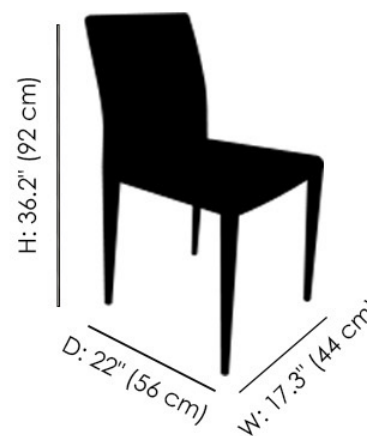

FINISHES

Upholstery Finish - Eco Leather

TR504
Black

MATERIALS

- Eco Leather

Nubia Black Chair With Low Back

Nubia is an ergonomic chair with metal frame completely upholstered and covered in black, light grey eco leather