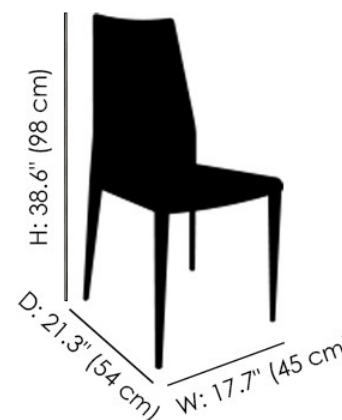

FINISHES

Upholstery Finish - Eco Leather

TR504
Black

MATERIALS

- Eco Leather

Nubia Black Chair With High Back

Nubia is an ergonomic chair with metal frame completely upholstered and covered in black, light grey eco leather