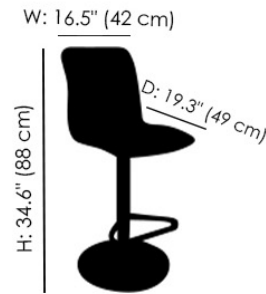

FINISHES

Upholstery Finish - Eco Leather

TR516T
Light Gray
With Matching
Piping

Leg Finish - Metal

G093
Chrome

MATERIALS

- Eco Leather
- Metal

Nata Chrome Adjustable Bar Stool

The Nata adjustable bar stool by Bontempi Casa seamlessly combines comfort and style to make it a one-of-a-kind seating solution. The swiveling and height-adjustable seat is a convenient feature that allows it to be used at a bar, counter, or table. With contrasting finishes, it creates a vibrant juxtaposition for a complementary touch. Thanks to the slightly curved back, it molds to your body and offers comfort and support for hours.

Low Position Bar Stool

High Position Bar Stool