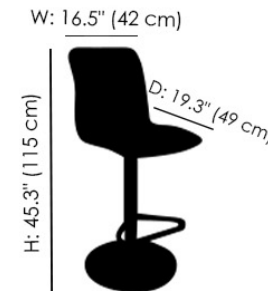

FINISHES

Upholstery Finish - Eco Leather

TR516T
Light Gray
With Matching
Piping

Leg Finish - Metal

G093
Chrome

MATERIALS

- Eco Leather
- Metal

Nata Chrome Adjustable Bar Stool

The Nata adjustable bar stool by Bontempi Casa seamlessly combines comfort and style to make it a one-of-a-kind seating solution. The swiveling and height-adjustable seat is a convenient feature that allows it to be used at a bar, counter, or table. With contrasting finishes, it creates a vibrant juxtaposition for a complementary touch. Thanks to the slightly curved back, it molds to your body and offers comfort and support for hours.

Low Position Bar Stool

High Position Bar Stool