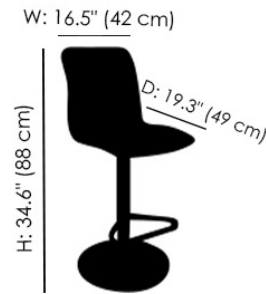

- Eco Leather
- Metal

Nata Anthracite Adjustable Bar Stool

The Nata adjustable bar stool by Bontempi Casa seamlessly combines comfort and style to make it a one-of-a-kind seating solution. The swiveling and height-adjustable seat is a convenient feature that allows it to be used at a bar, counter, or table. With contrasting finishes, it creates a vibrant juxtaposition for a complementary touch. Thanks to the slightly curved back, it molds to your body and offers comfort and support for hours.

Low Position Bar Stool

High Position Bar Stool