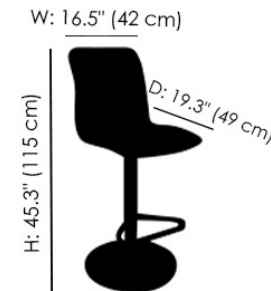

- Eco Leather
- Metal

Nata Anthracite Adjustable Bar Stool

The Nata adjustable bar stool by Bontempi Casa seamlessly combines comfort and style to make it a one-of-a-kind seating solution. The swiveling and height-adjustable seat is a convenient feature that allows it to be used at a bar, counter, or table. With contrasting finishes, it creates a vibrant juxtaposition for a complementary touch. Thanks to the slightly curved back, it molds to your body and offers comfort and support for hours.

Low Position Bar Stool

High Position Bar Stool