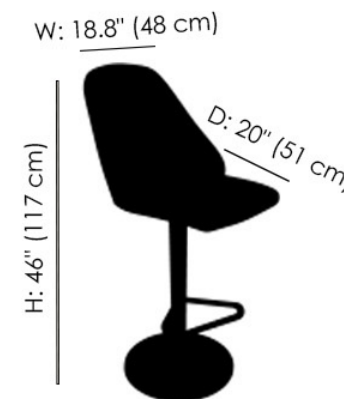

FINISHES

Upholstery Finish - Eco Leather

TR517
Anthracite

Leg Finish - Metal

M030
Titanium

MATERIALS

- Eco Leather
- Metal

Matilda Swivel Adjustable Barstool

Matilda swivel adjustable barstool with titanium metal frame, gas lift piston and height adjustable, seat and back upholstered and covered in anthracite eco leather.

Low Position Barstool

High Position Barstool