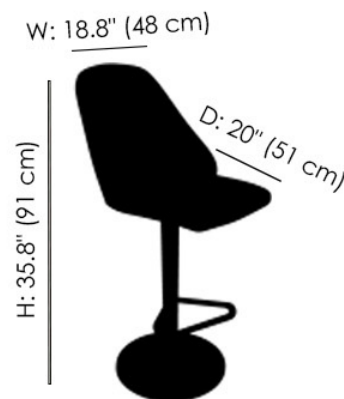

FINISHES

Upholstery Finish - Eco Leather

TR517
Anthracite

Leg Finish - Metal

M030
Titanium

MATERIALS

- Eco Leather
- Metal

Matilda Swivel Adjustable Barstool

Matilda swivel adjustable barstool with titanium metal frame, gas lift piston and height adjustable, seat and back upholstered and covered in anthracite eco leather.

Low Position Barstool

High Position Barstool