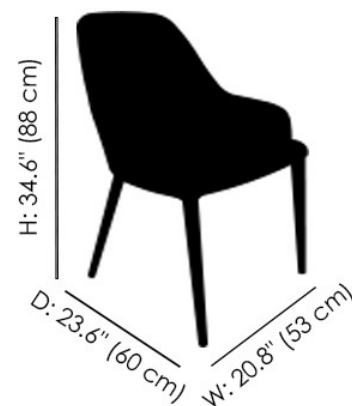

FINISHES

Upholstery Finish - Eco Leather

TR516
Light Grey

MATERIALS

- Eco Leather

Matilda Light Grey Dining Chair

Matilda chair has a characteristic soft and welcoming shape, completely upholstered and covered with light grey eco leather.

Matilda Light Grey Dining Chair