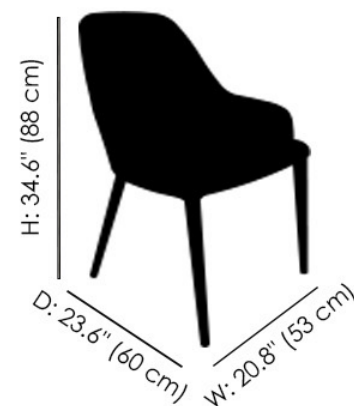

FINISHES

Upholstery Finish - Eco Leather

TR515
Cobalt Blue

MATERIALS

- Eco Leather

Matilda Cobalt Blue Dining Chair

Matilda chair has a characteristic soft and welcoming shape, completely upholstered and covered with cobalt blue eco leather.

Matilda Cobalt Blue Dining Chair