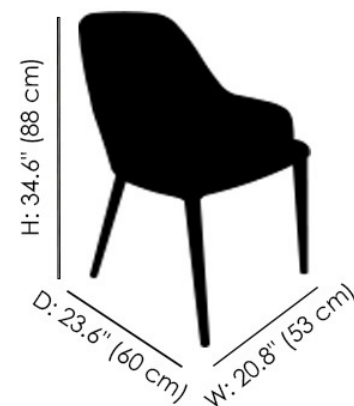

FINISHES

Upholstery Finish - Eco Leather

TR517
Anthracite

MATERIALS

- Eco Leather

Matilda Anthracite Dining Chair

Matilda chair has a characteristic soft and welcoming shape, completely upholstered and covered with anthracite eco leather.