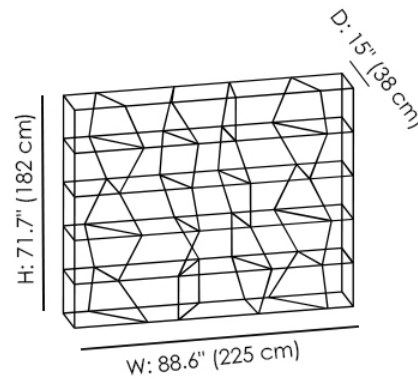

Q410
Anthracite

Freestanding Base

Base Finish - Lacquered Wood

L090
Matte Black

MATERIALS

- Leather
- Metal
- Wood

Lexington Large Bookcase

Displaying reading materials and pieces of contemporary decor in style has never been easier with the help of the eye-catching Lexington bookcase by Bontempi Casa. The geometrically inspired elements feature a combination of straight lines and sharp angles for a bold touch. With spacious and supportive shelves, it allows for countless storage and decor possibilities. Freestanding and wall versions come in different sizes to accommodate individual needs and preferences.