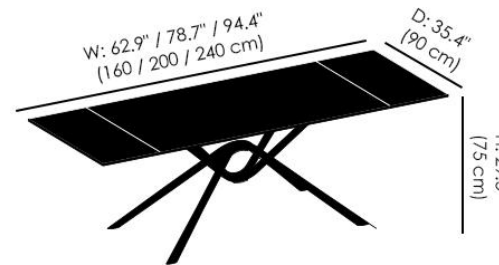

FINISHES

Top and Extension Finish - Super Marble

CM032A	CM007A	CM005A	CM012A
Matte	Matte	Glossy	Glossy
Calacatta Supreme	White	Noir Desir	Calacatta Supreme

Top and Extension Finish - Resistant Glass

C183S	C181S	C180S	C186S
Velvet matte	Velvet matte	Velvet matte	Velvet matte
Anthracite	Dove Gray	White	Light Gray

Top and Extension Finish - Super Ceramic

CR002A	CR005A	CR003A	CR006A
Anthracite	Sand	White	Savoia Gray

Air Rectangular Extendable Dining Table

43.47 / 43.48 / 43.49 - Extendable table with lacquered steel structure, melamine top, veneered wood, polished crystal and scratch-resistant velvet crystal, SuperCeramic and SuperMarble.

Model 43.47

MATERIALS

- Metal
- Glass
- Wood
- Melamine
- Super Ceramic
- Super Marble