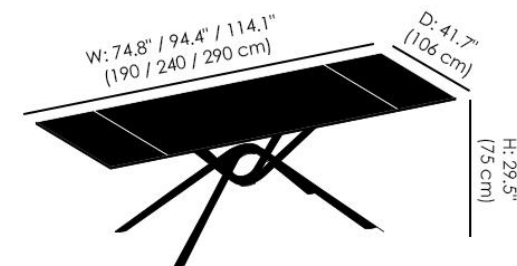

Model 43.49

MATERIALS

- Metal
- Glass
- Wood
- Melamine
- Super Ceramic
- Super Marble