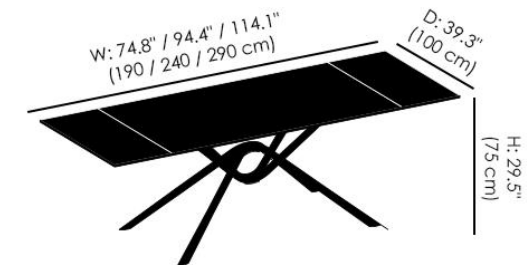

FINISHES

Top and Extension Finish - Super Marble

CM032A	CM007A	CM005A	CM012A
Matte	Matte	Glossy	Glossy
Calacatta Supreme	White	Noir Desir	Calacatta Supreme

Top and Extension Finish - Resistant Glass

C183S	C181S	C180S	C186S
Velvet matte	Velvet matte	Velvet matte	Velvet matte
Anthracite	Dove Gray	White	Light Gray

Top and Extension Finish - Super Ceramic

CR002A	CR005A	CR003A	CR006A
Anthracite	Sand	White	Savoia Gray

Air Rectangular Extendable Dining Table

43.47 / 43.48 / 43.49 - Extendable table with lacquered steel structure, melamine top, veneered wood, polished crystal and scratch-resistant velvet crystal, SuperCeramic and SuperMarble.

Model 43.47

MATERIALS

- Metal
- Glass
- Wood
- Melamine
- Super Ceramic
- Super Marble