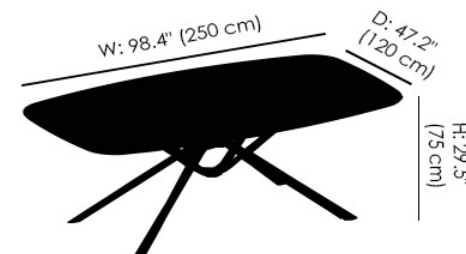

## Air Barrel Fixed Dining Table

**43.35 / 43.36** - Fixed barrel table with lacquered steel structure and SuperCeramic or SuperMarble top. Product is Customizable.

Model 43.35

Model 43.36