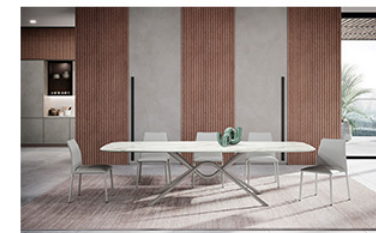

## Air Barrel Fixed Dining Table

**43.35 / 43.36** - Fixed barrel table with lacquered steel structure and SuperCeramic or SuperMarble top. Product is Customizable.

Model 43.35

Model 43.36