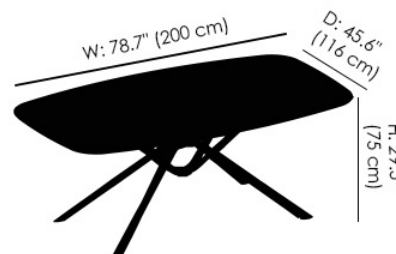

## Air Barrel Fixed Dining Table

**43.35 / 43.36** - Fixed barrel table with lacquered steel structure and SuperCeramic or SuperMarble top. Product is Customizable.

Model 43.35

Model 43.36