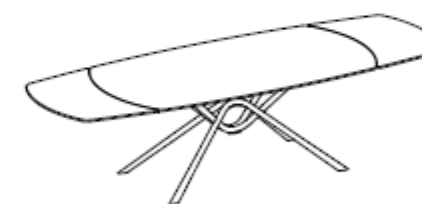

FINISHES

Structure Finish - Lacquered Metal

Top and Extension Finish - Resistant Glass

Top and Extension Finish - Polished Crystal

Air Barrel Extendable Dining Table

43.37 / 43.38 - Extendable table with lacquered steel structure, top in polished crystal and scratch-resistant velvet crystal.

Model 43.38

MATERIALS

- Metal
- Glass