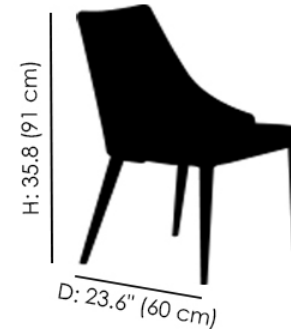

FINISHES

Upholstery Finish - Eco Leather

TR505
White With
Sand Piping

MATERIALS

- Leather

Clara Chair In White Leather

The Clara chair in white leather by Bontempi Casa is an elegant addition to a modern dining room. The geometrically inspired structure features a combination of clean lines and striking curves to create a gorgeous seating solution. With bold piping around the edges, it adds a stunning style to the room. Upholstery options include an array of eco-leather and nabuk finishes with different piping options.

W: 20.5" (52 cm)

H: 35.8 (91 cm)

D: 23.6" (60 cm)