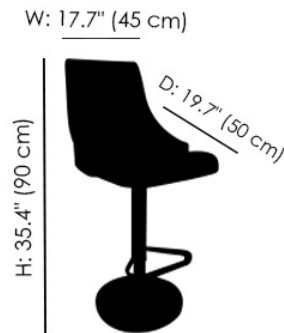

## Clara Adjustable Height Bar Stool

The Clara adjustable height bar stool by Bontempi Casa is a classy addition to modern kitchen or bar area. With an adjustable and swiveling seat, it allows you to be comfortable both at the counter, bar, or table for convenience, and the footrest adds to that comfort. The back comes in standard and quilted options and comes in different upholstery options. The standard back has a chrome frame, and the quilted back comes in Anthracite metal or Aged Brass.