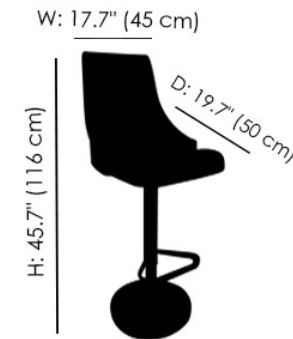

## Clara Adjustable Height Bar Stool

The Clara adjustable height bar stool by Bontempi Casa is a classy addition to modern kitchen or bar area. With an adjustable and swiveling seat, it allows you to be comfortable both at the counter, bar, or table for convenience, and the footrest adds to that comfort. The back comes in standard and quilted options and comes in different upholstery options. The standard back has a chrome frame, and the quilted back comes in Anthracite metal or Aged Brass.

Low Position Bar Stool

High Position Bar Stool